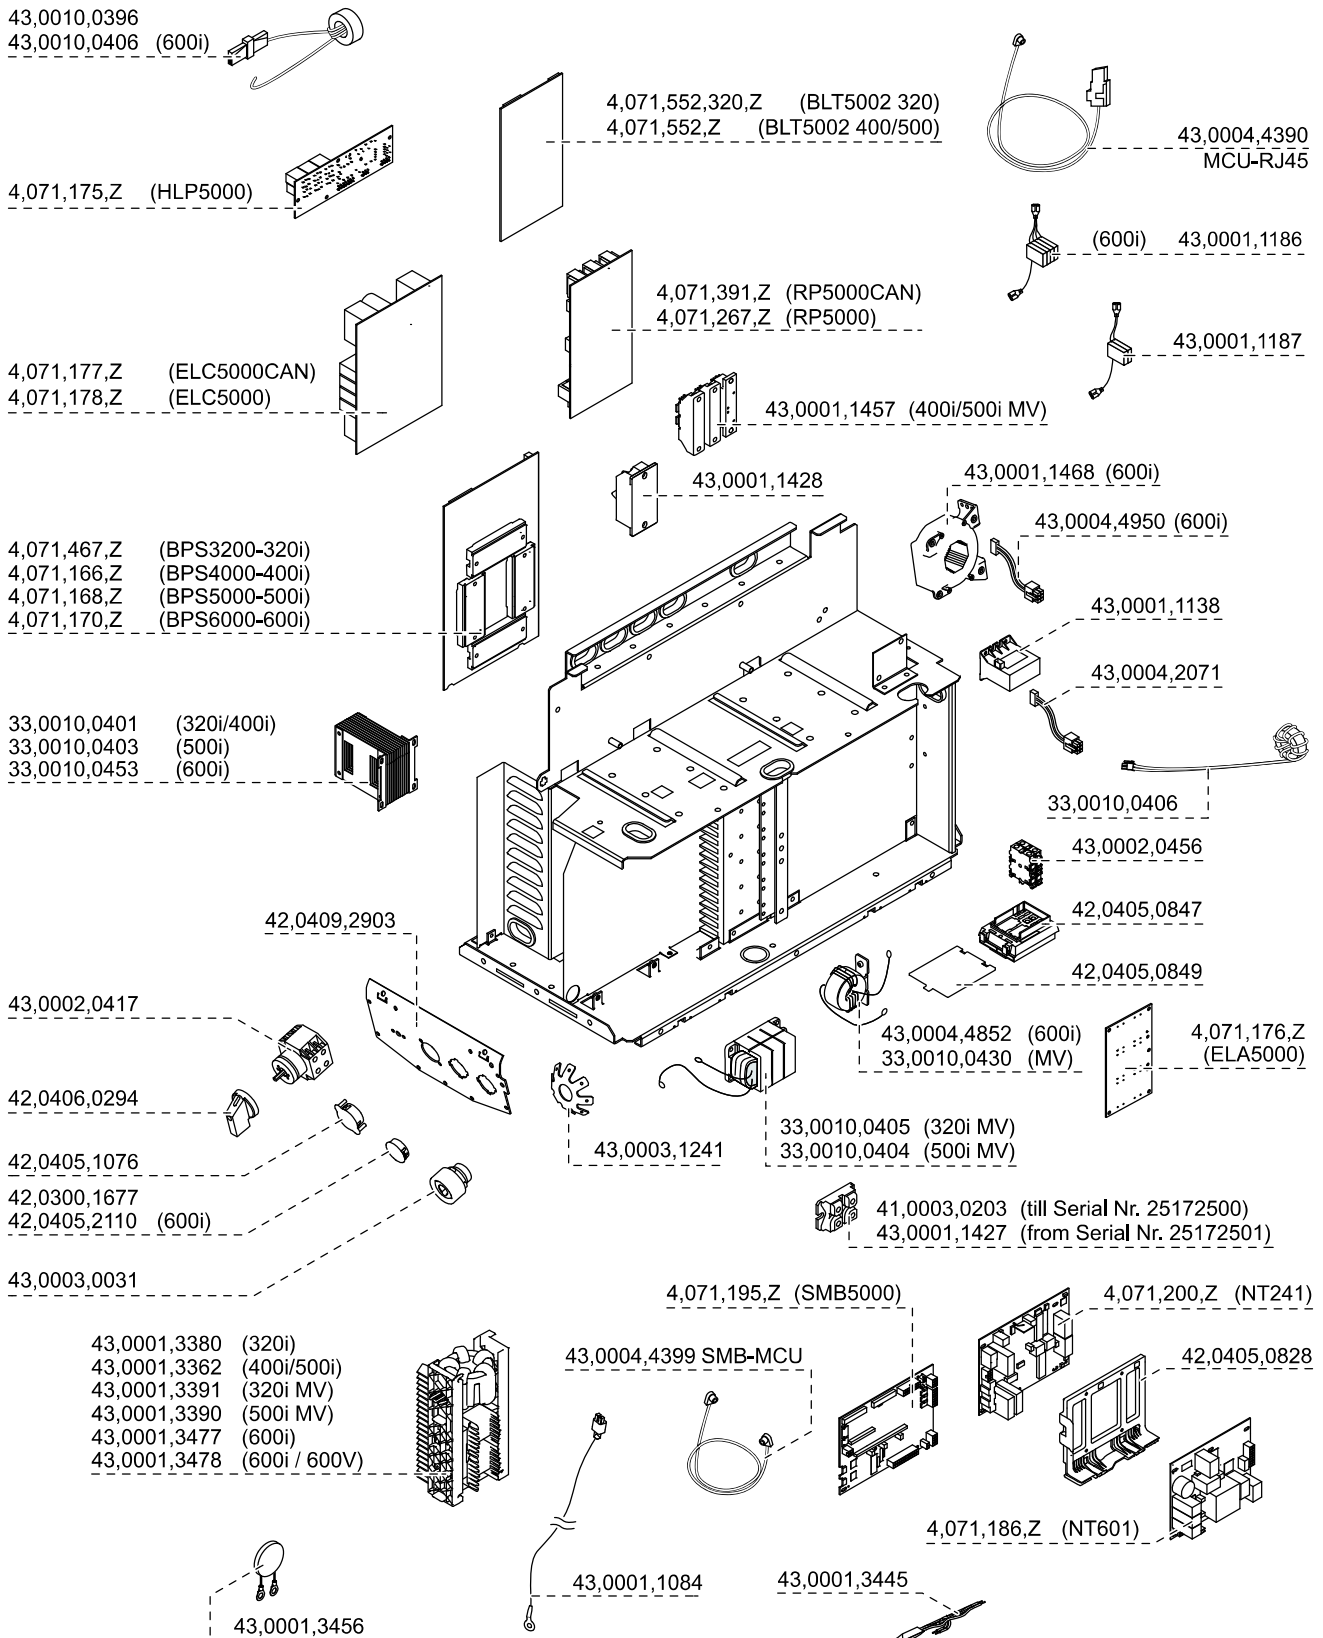

TPS 500i	4,075,176
TPS 500i /nc	4,075,176,800
TPS 500i /MV/nc	4,075,176,830
TPS 500i /600V/nc	4,075,176,970

TPS 500i Pulse	4,075,180
TPS 500i Pulse /nc	4,075,180,800
TPS 500i Pulse /MV/nc	4,075,180,830
TPS 500i Pulse /600V/nc	4,075,180,970

**Roboter Interface FB Inside/i**

**4,044,014**

	M3x18	42,0401,0887
	M4x8	42,0401,1113
	M5x12	42,0401,1118

**TPS 400i LSC ADV**                    **4,075,175**  
**TPS 400i LSC ADV /nc**                **4,075,175,800**  
**TPS 400i LSC ADV /MV/nc**            **4,075,175,830**  
**TPS 400i LSC ADV /600V/nc**        **4,075,175,970**

	M5x10	42,0401,1114
	M5x12	42,0401,1118
	M5x25	42,0401,1116
	M4x9	42,0401,1030
	M5x8	42,0407,0601
	M5x12	42,0401,0959