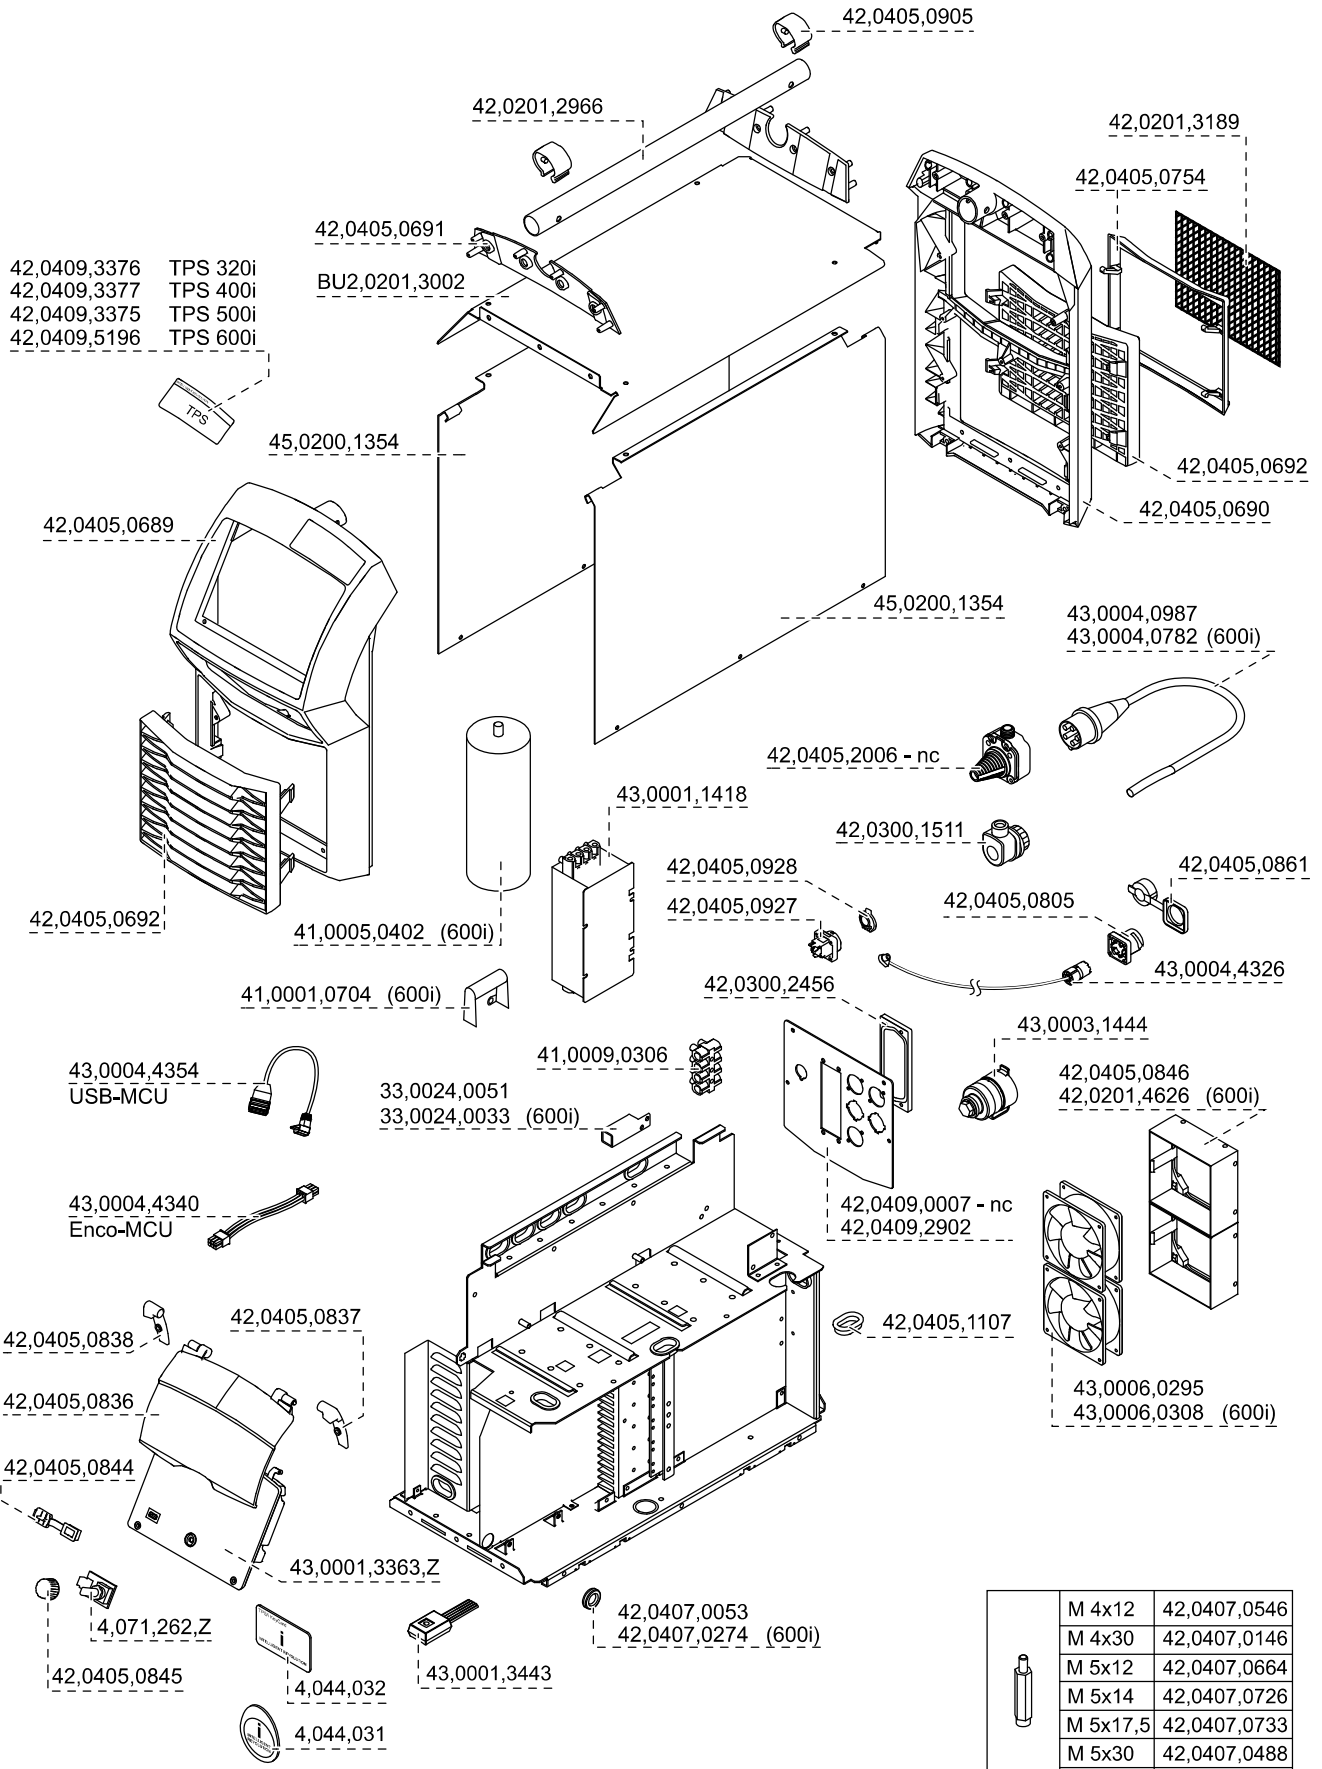

M 4x12	42,0407,0546
	M 4x30	42,0407,0146
	M 5x12	42,0407,0664
	M 5x14	42,0407,0726
	M 5x17,5	42,0407,0733
	M 5x30	42,0407,0488
	M 5x55	42,0407,0487