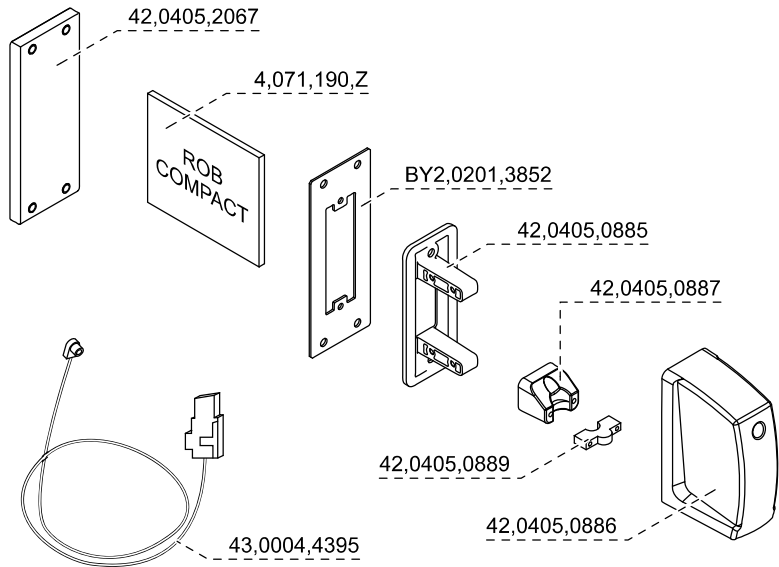

**Roboter Interface FB Inside/i**

**4,044,014**

	M3x18	42,0401,0887
	M4x8	42,0401,1113
	M5x12	42,0401,1118

**TPS 400i LSC ADV**                    **4,075,175**  
**TPS 400i LSC ADV /nc**                **4,075,175,800**  
**TPS 400i LSC ADV /MV/nc**            **4,075,175,830**  
**TPS 400i LSC ADV /600V/nc**        **4,075,175,970**