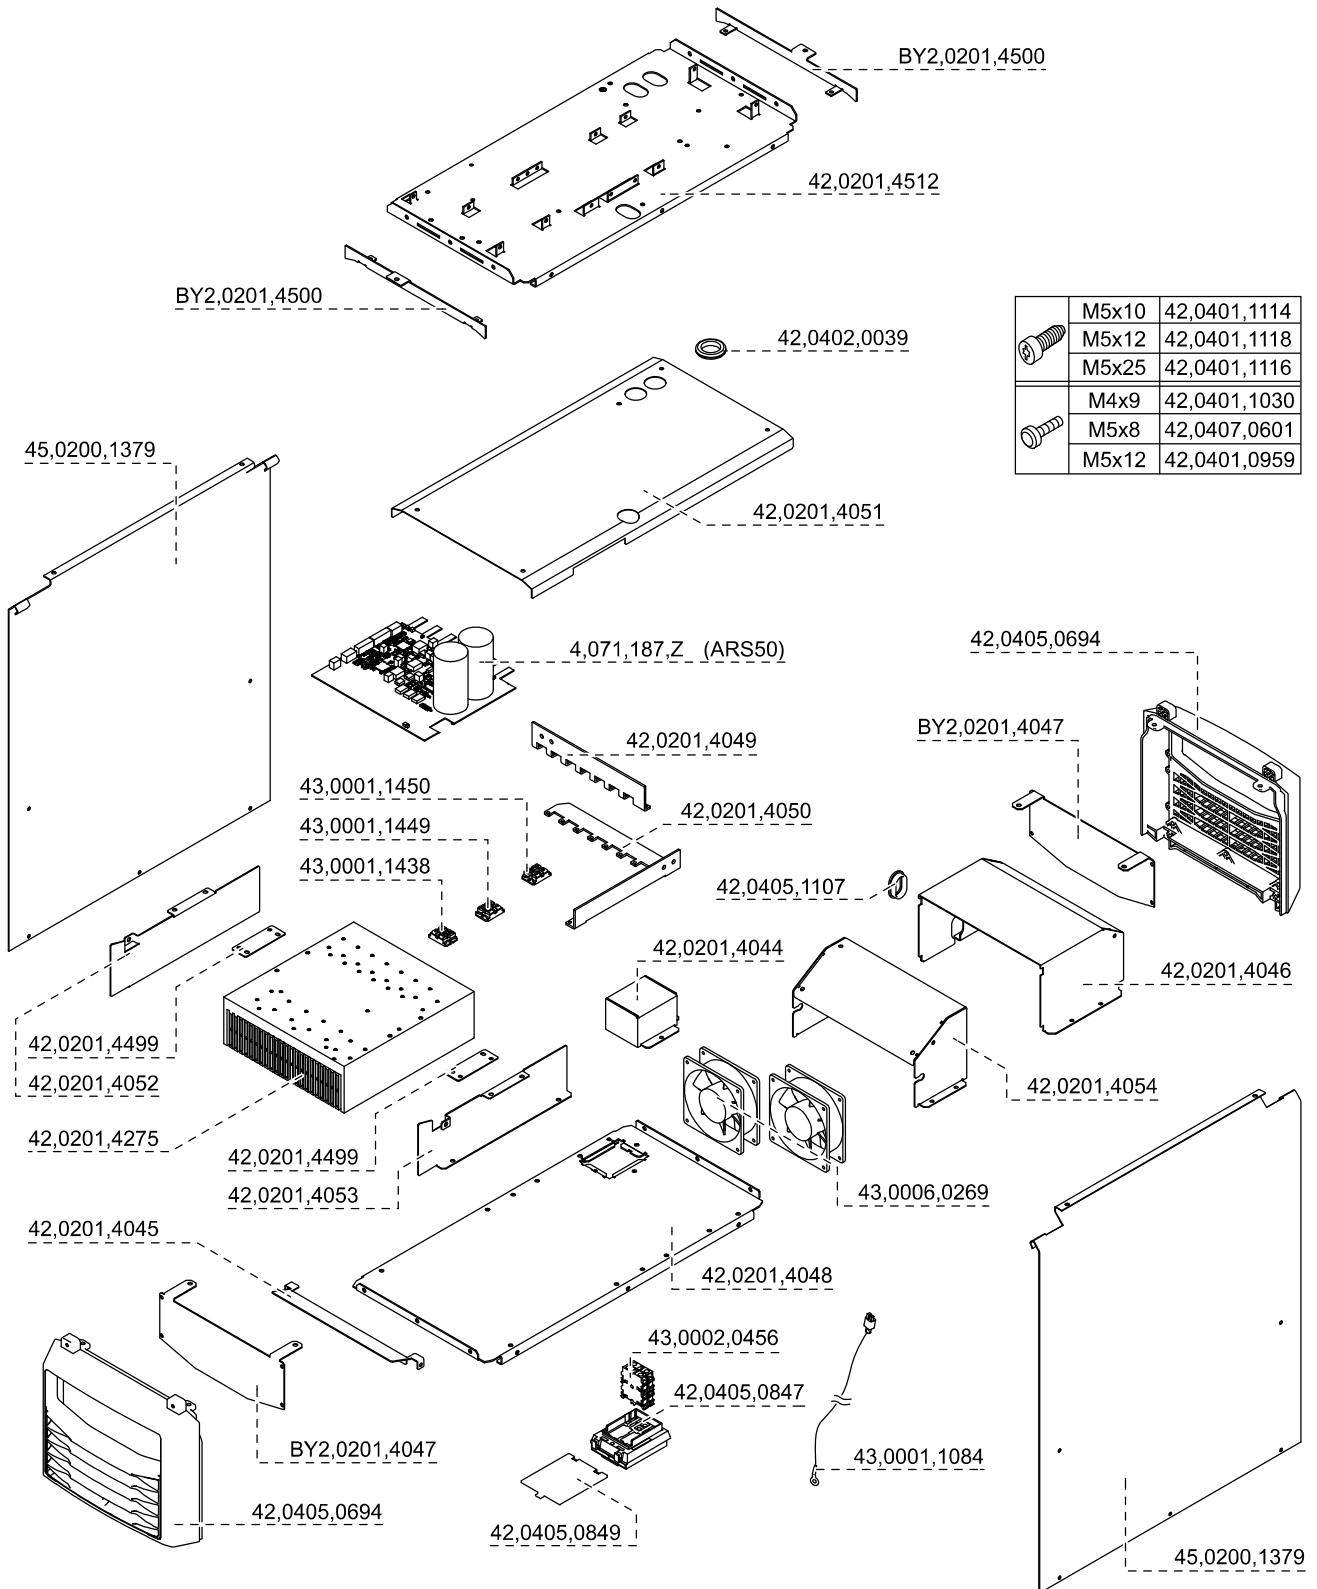

**Roboter Interface FB Inside/i**

**4,044,014**

	M3x18	42,0401,0887
	M4x8	42,0401,1113
	M5x12	42,0401,1118

**TPS 400i LSC ADV**                    **4,075,175**  
**TPS 400i LSC ADV /nc**                **4,075,175,800**  
**TPS 400i LSC ADV /MV/nc**            **4,075,175,830**  
**TPS 400i LSC ADV /600V/nc**        **4,075,175,970**

	M5x10	42,0401,1114
	M5x12	42,0401,1118
	M5x25	42,0401,1116
	M4x9	42,0401,1030
	M5x8	42,0407,0601
	M5x12	42,0401,0959